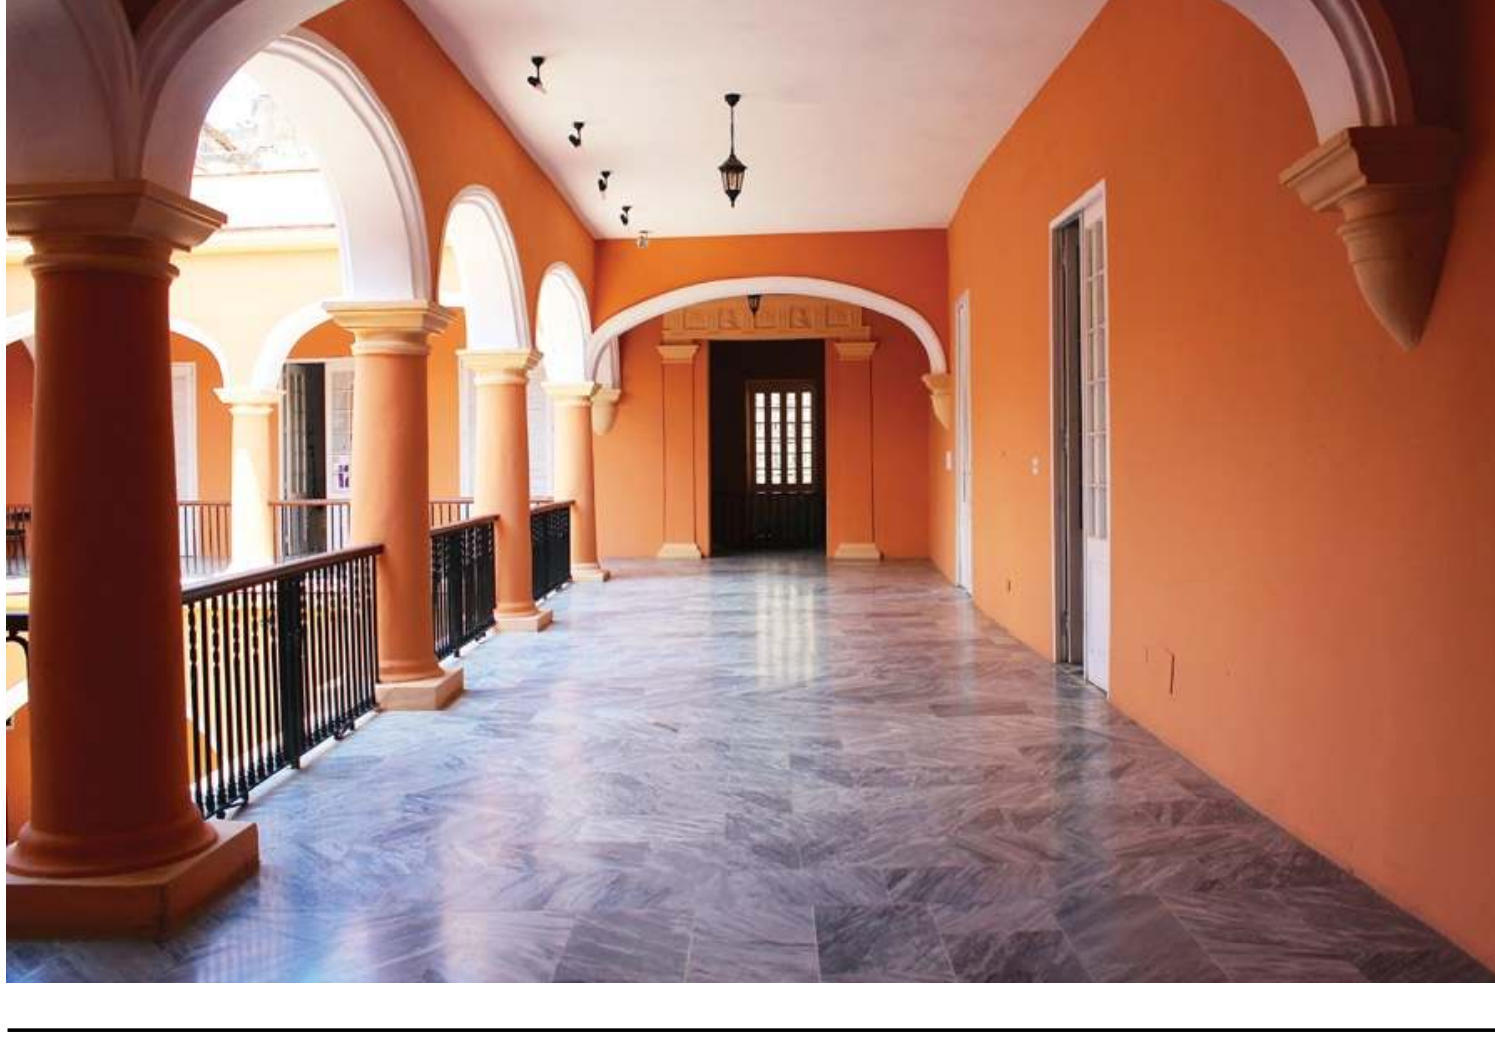

Via del Castello 11 53037 San Gimignano (SI), Italia
Tel. +39.0577.943134 | info@galleriacontinua.com

Dashanzi 798 Art District #8503, 2 Jiuxianqiao Road Chaoyang Dst. 100015 Beijing, China
Tel. +86.1059789505 | beijing@galleriacontinua.com.cn

46, rue de la Ferté Gaucher, 77169 Boissy-le-Châtel, France
Tel. +33 (0)1 64 20 39 50 | lemoulin@galleriacontinua.fr

Aguila de Oro

Rayo 108 entre Zanja y Dragones, Barrio Chino, Centro Habana, Cuba

www.galleriacontinua.com

GALLERIACONTINUA

SAN GIMIGNANO BEIJING LES MOULINS HABANA

Follow us on:

Facebook
/galleriacontinua

https://www.facebook.com/galleriacontinua

Instagram
@galleriacontinua

http://instagram.com/galleriacontinua

Twitter
@GContinua

https://twitter.com/GContinua

YouTube

https://www.youtube.com/GALLERIACONTINUA